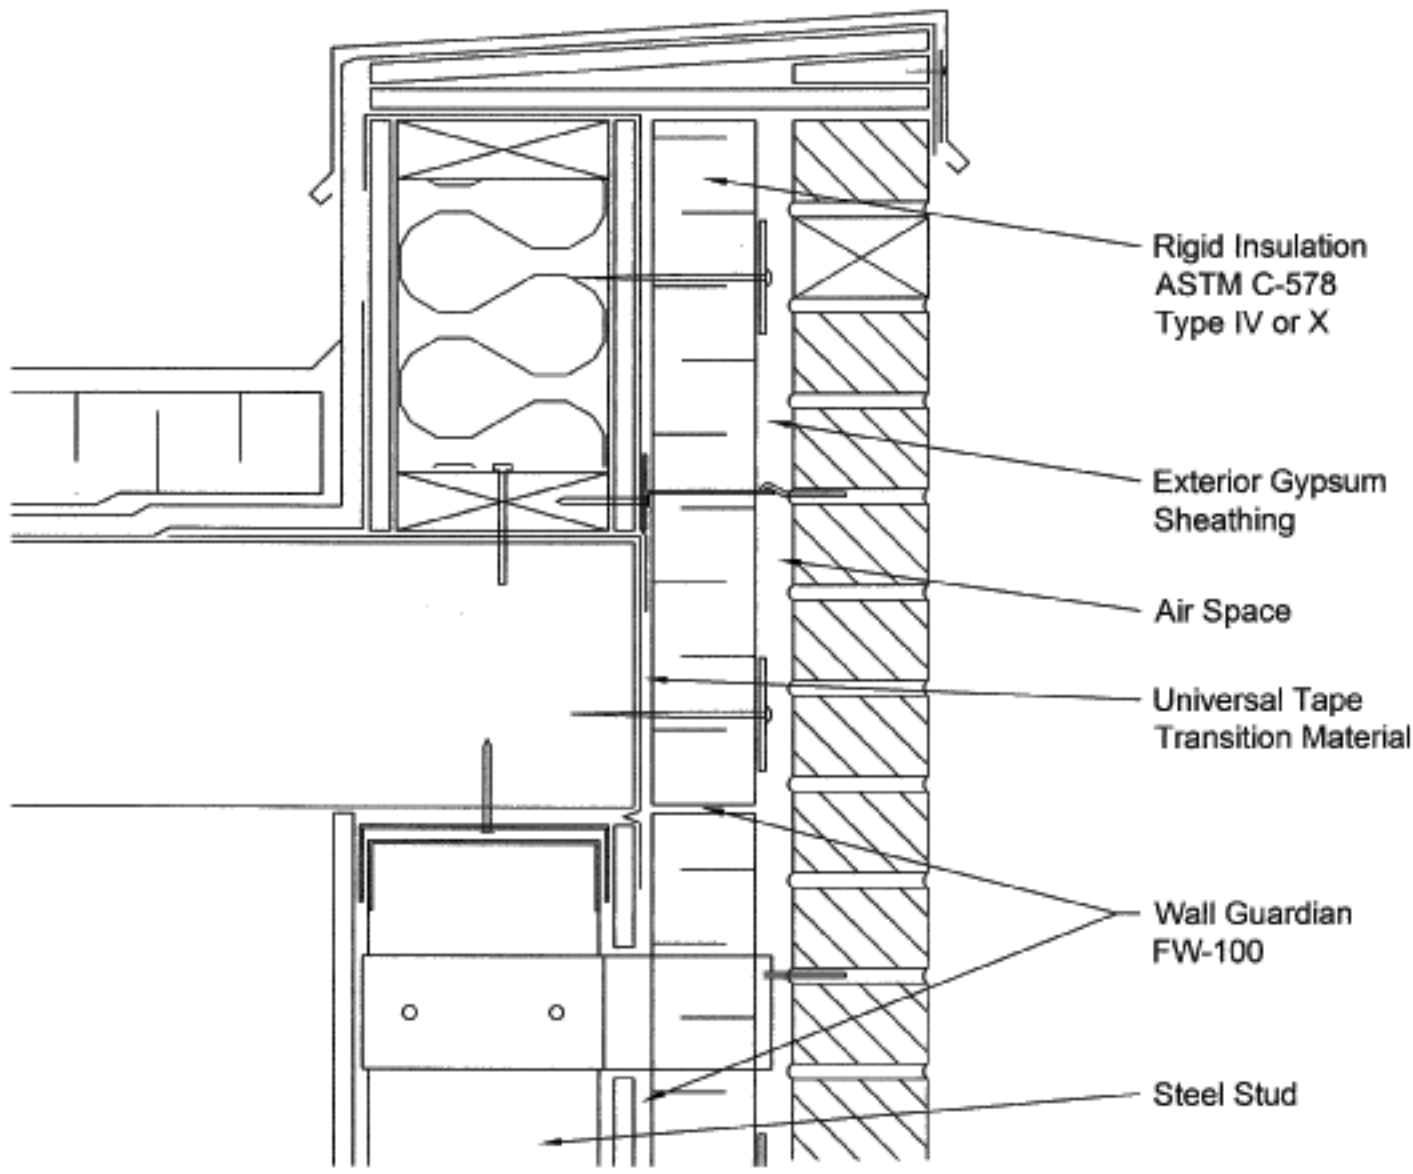

Foundation Detail

Not to Scale

★ **WALL GUARDIAN** ★

(830)-995-5177

RGT@roofguardiantech.com

Angle Shelf Detail

Not to Scale

★ **WALL GUARDIAN** ★

(830)-995-5177

RGT@roofguardiantech.com

Rigid Insulation
ASTM C-578
Type IV or X

Exterior Gypsum
Sheathing

Air Space

Universal Tape
Transition Material

Wall Guardian
FW-100

Steel Stud