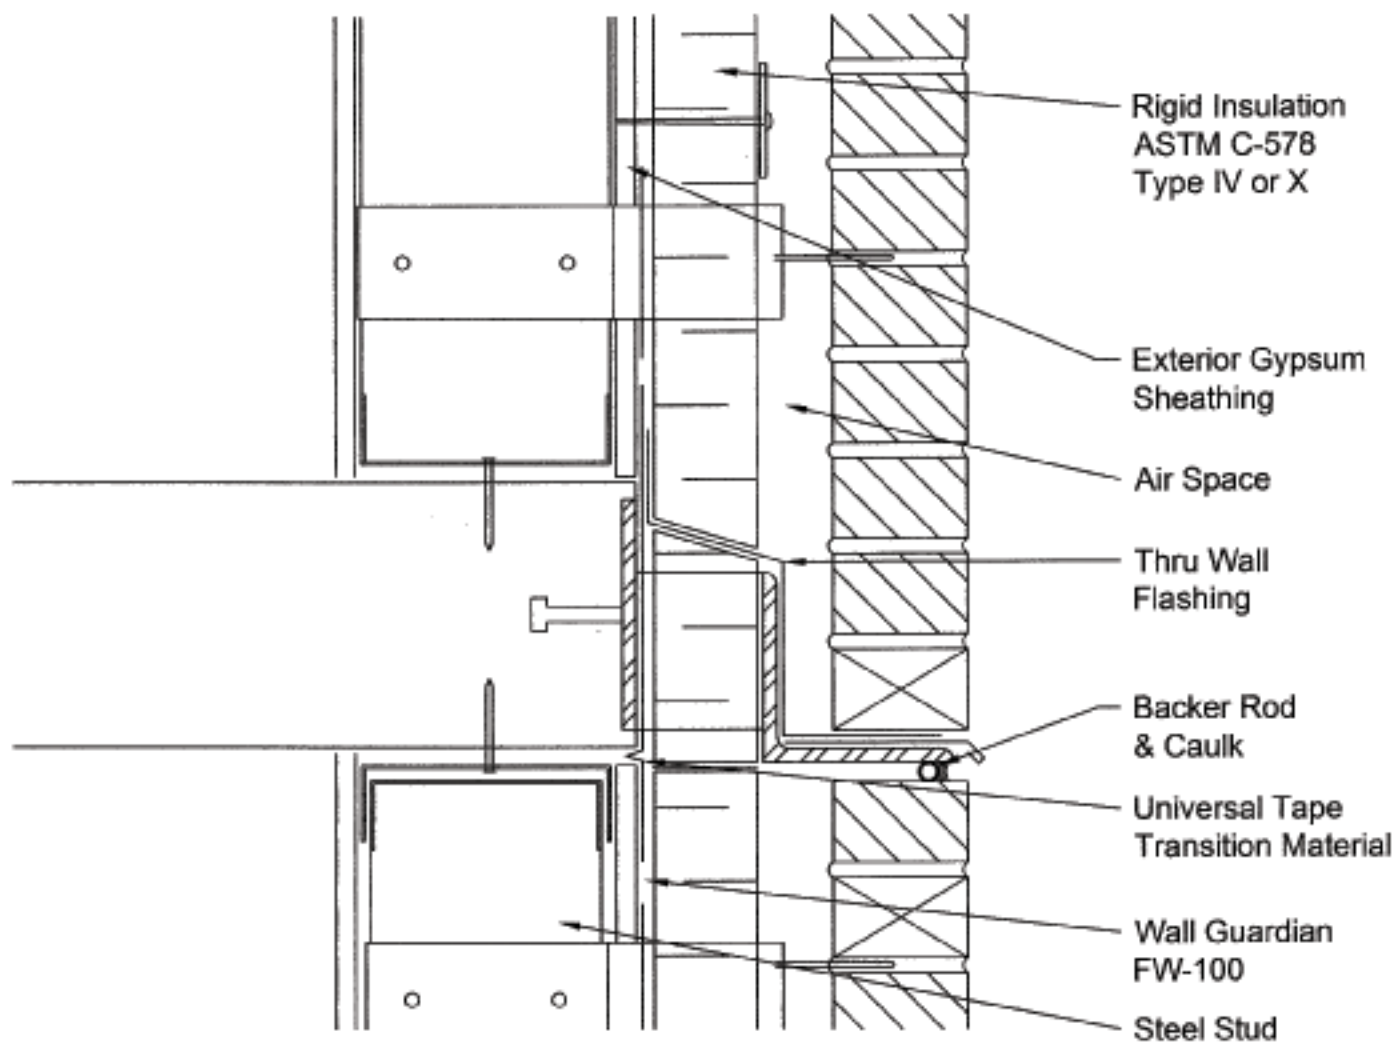

Foundation Detail

Not to Scale

★ **WALL GUARDIAN** ★

(830)-995-5177

RGT@roofguardiantech.com

Angle Shelf Detail

Not to Scale

★ **WALL GUARDIAN** ★

(830)-995-5177

RGT@roofguardiantech.com

Rigid Insulation
ASTM C-578
Type IV or X

Exterior Gypsum
Sheathing

Air Space

Universal Tape
Transition Material

Wall Guardian
FW-100

Steel Stud